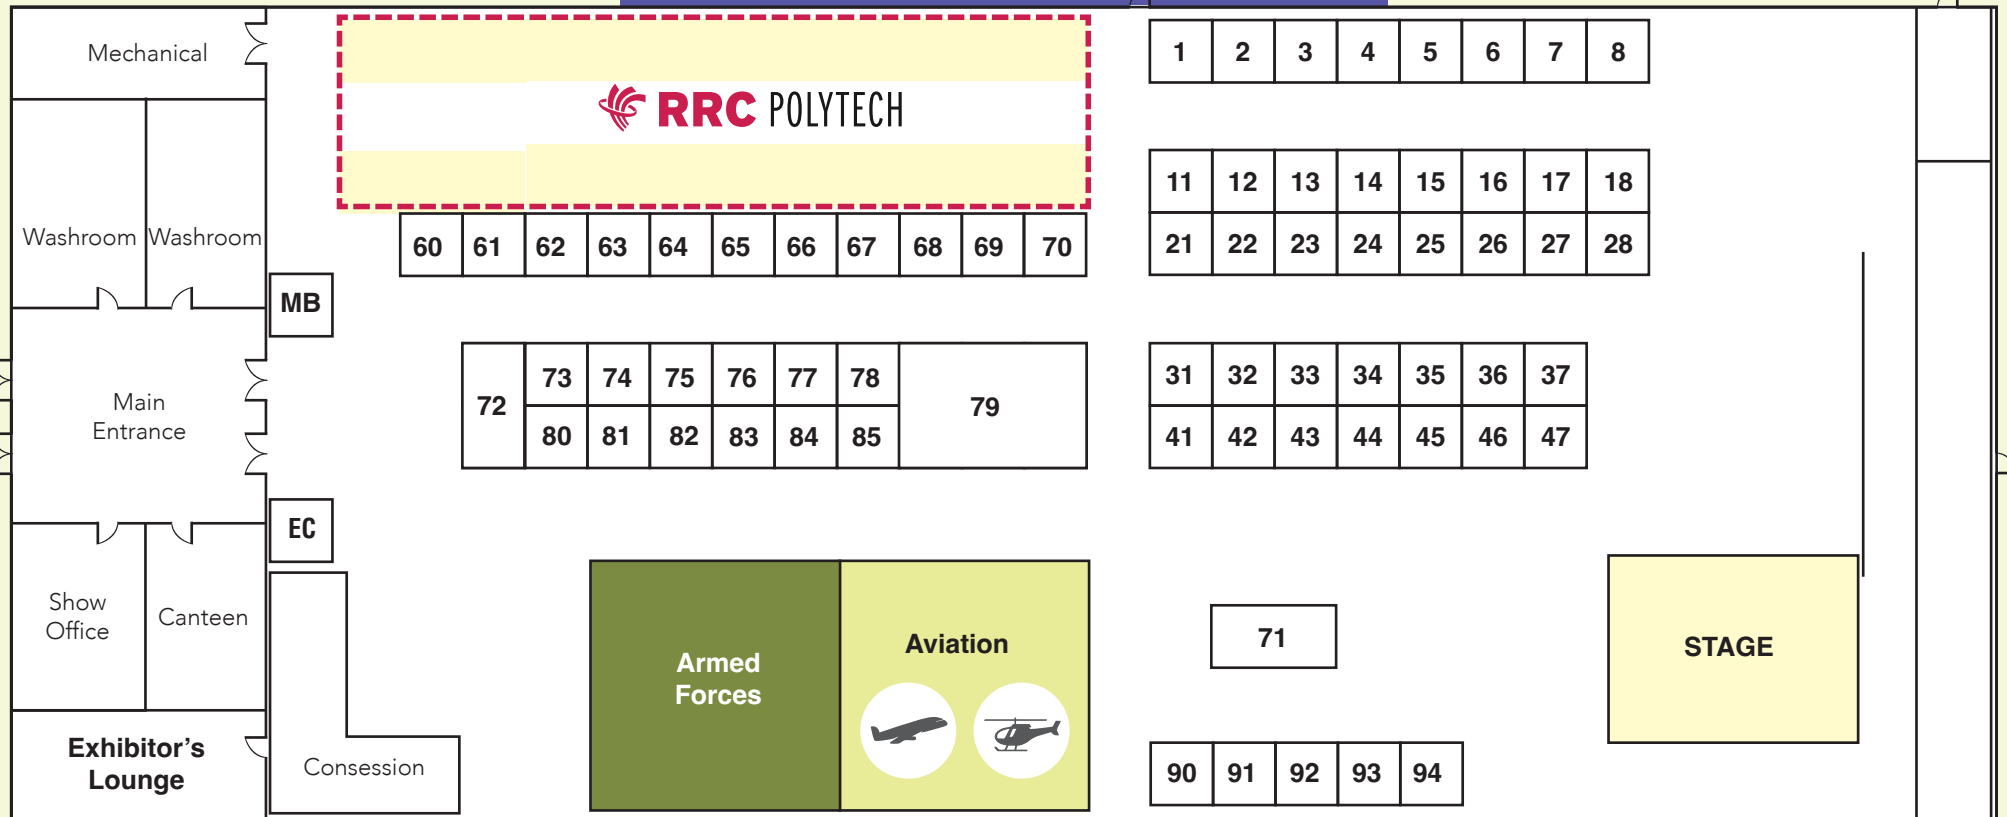

FUTURE NOW EXPO

APRIL 28-29, 2026
REDRIVEREXHIBITIONGROUNDS

v. April 15, 2026

This floorplan is subject to change until April 27, 2026

EXHIBITORS

Company / Organization/Institution	Used
AIA Canada	60
Arctic Gateway Group - Hudson Bay Railway	62
Assiniboine College	17, 18
ATA MB	61
Bemidji State University	68
Berger Peat Moss	74
Bioscience Association Manitoba Inc.	90
Boeing Canada Operations Ltd.	Aviation
Booth UC	11
Brandon University	15, 16
Canadian Armed Forces	Armed Forces
Canadian Fire Alarm Association	81
Canadian Mennonite University	12
Career Trek	33
CDI College	28
Connect Employment Services	34
CPA Manitoba	36
Derksen Plumbing & Heating Ltd.	73
ELCC	78
EventCamp Booth	EC
Government of Manitoba	75
Herzing College	8
JA Manitoba	35
Job Posting booth	43, 44, 45, 46
Louis Riel Arts & Technology Centre	70
Manitoba Aerospace	Aviation
Manitoba Aviation Council	Aviation